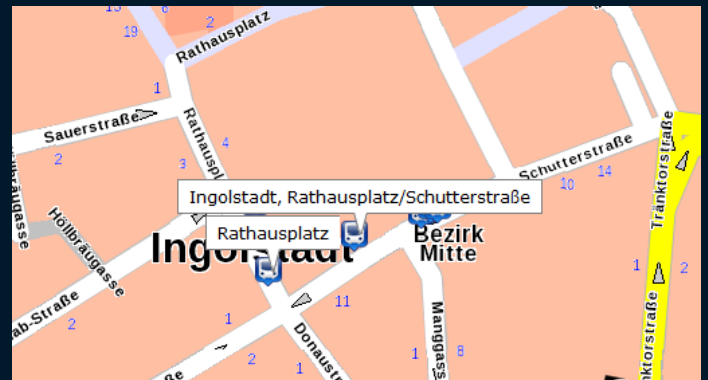

## Arrival by public transport

Coming from the main station please take

- busline 10 toward Herschelstraße or busline 11 toward Audi - Tor 9 TE to the bus stop Rathausplatz. Change at Rathausplatz /Schutterstraße to the busline 20 towards Goethestraße or Ingolstadt Village to the bus stop Kurt-Huber-Straße.
- regional train to Ingolstadt Nord and from there by busline 20 towards Goethestraße or Ingolstadt Village to the bus stop Kurt-Huber-Straße.

[Information regarding timetables, ticketing and services INVG](#)

On the left opposite side of the street turn right onto Dörflerstraße and continue on the road for approx. 500 m. [footpath to e.solutions](#)

### Using Google Maps navigation

Leave the motorway A9 at the exit Ingolstadt Nord. Coming from the north turn right onto Römerstraße, coming from the south after the exit turn right onto the national highway B16a and take the first road on the right onto Römerstraße. Continue on the Römerstraße for approx. 800 m before you turn left onto Despag-Straße. e.solutions is located approx. 100 m on the right side in front of you. Visitor Parking is located at the front of the building.